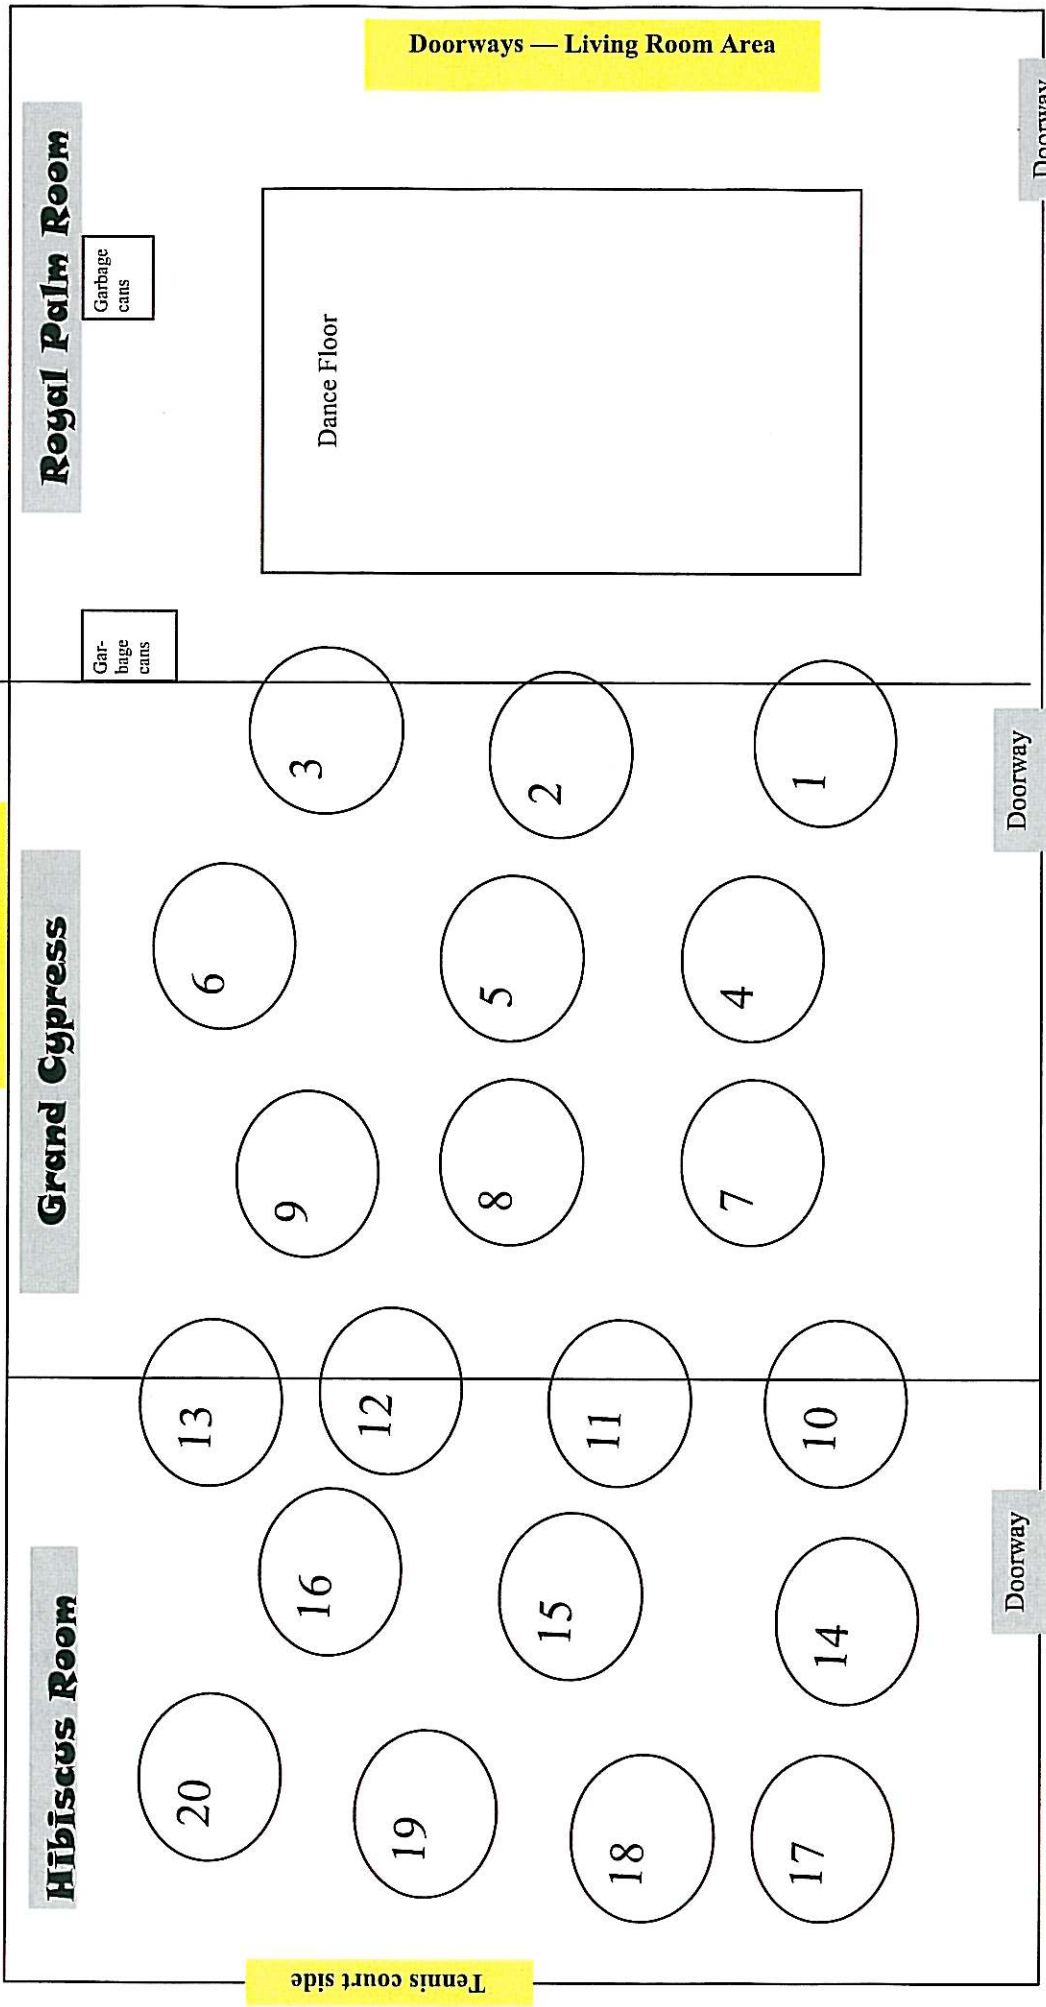

lakeside

Dinner Dance Layout

Contact: Michelle Kithcart
with any questions
239-465-1515

Coffee Pot	Yes	No	Chairs	Total	Round Tables	Total	Long Tables	Total	Card Tables	Total
			200		20					

Hallway

Doorway

Doorway

Doorway

Tennis court side

Doorways — Living Room Area

Royal Palm Room

Grand Cypress

Hibiscus Room

Garbage cans

Garbage cans

Dance Floor